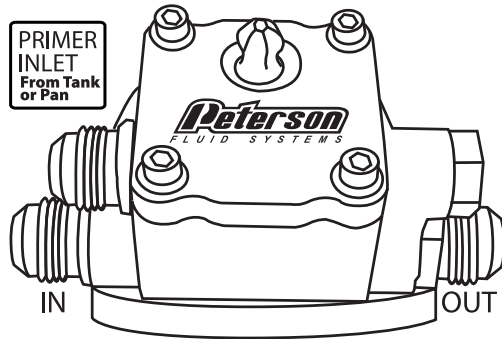

Wet Sump System  
Internal Pump

Wet Sump System  
External Pump

(OPTIONAL)  
FILTER

Small Primer Remote Mount

Dry Sump System