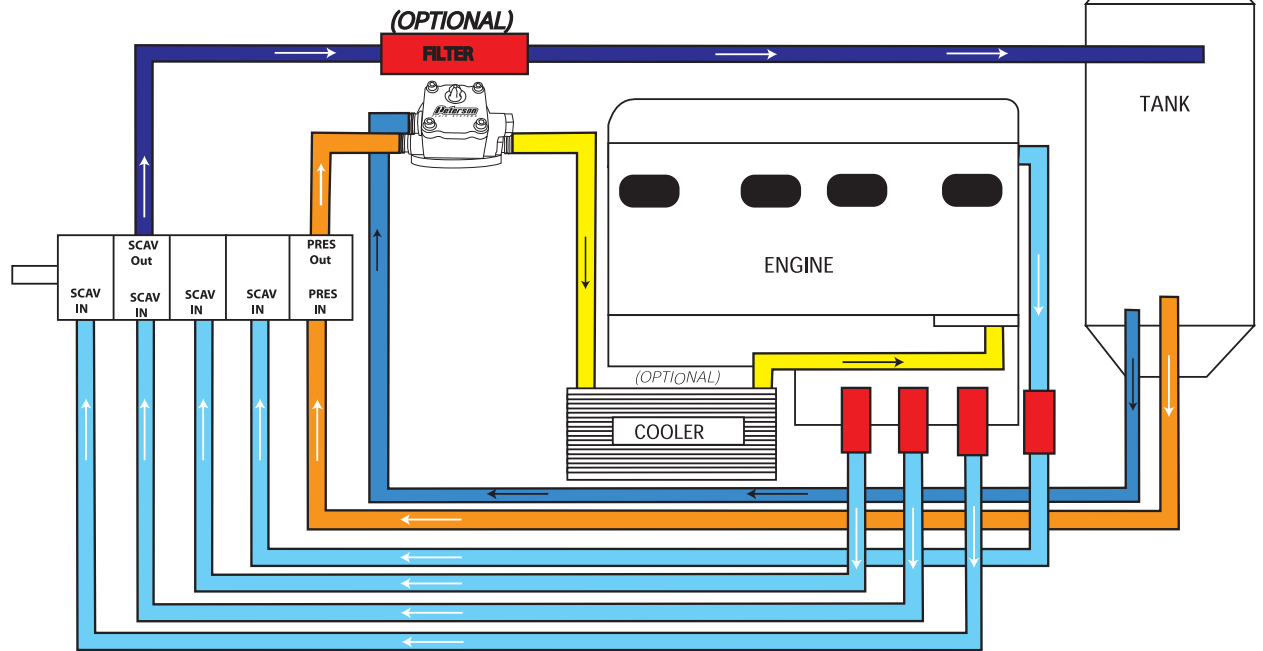

Wet Sump System  
Internal Pump

Wet Sump System  
External Pump

(OPTIONAL)  
FILTER

Small Primer Remote Mount

Dry Sump System