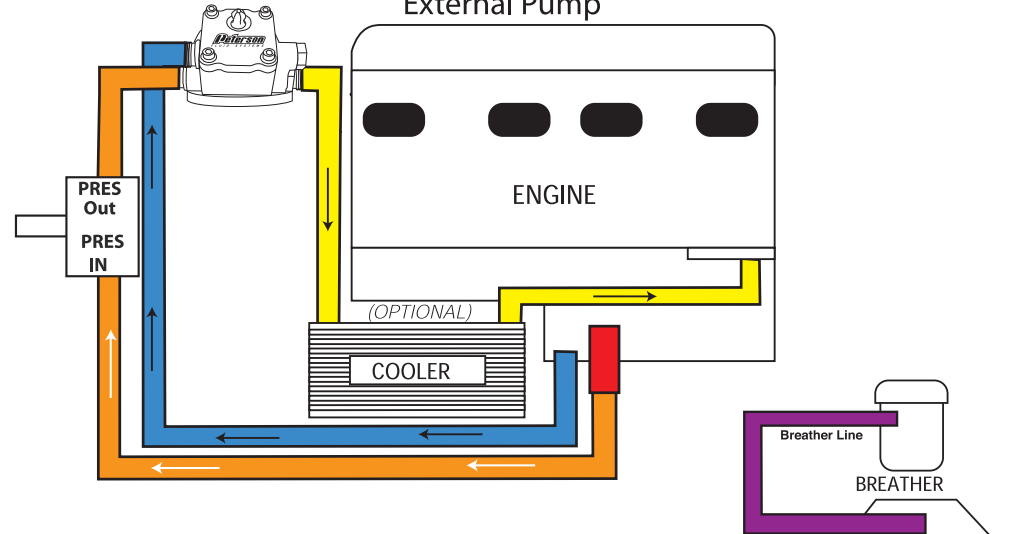

Wet Sump System  
Internal Pump

Wet Sump System  
External Pump

(OPTIONAL)  
FILTER

Small Primer Remote Mount

Dry Sump System