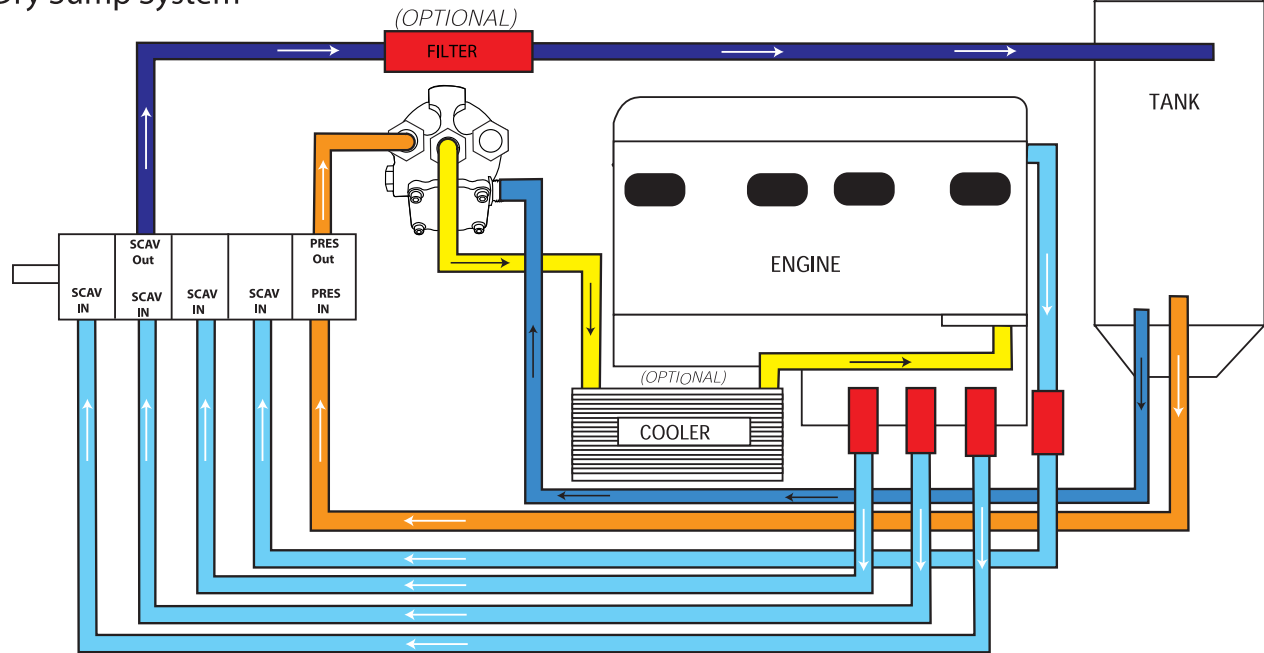

Wet Sump System Internal Pump

Wet Sump System External Pump

Dry Sump System

Peterson
FLUID SYSTEMS

Large Primer Remote Mount