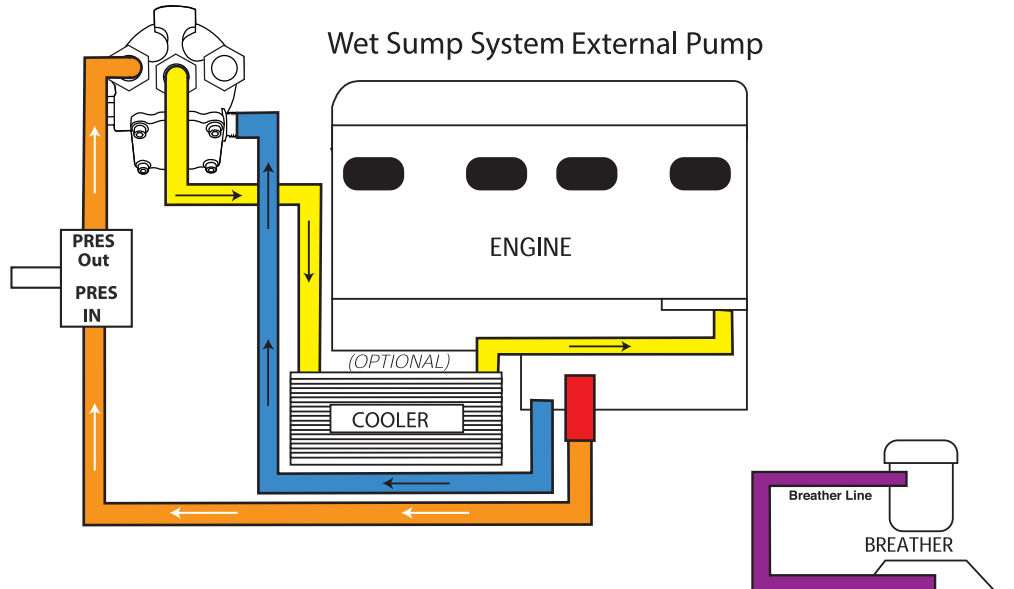

Wet Sump System Internal Pump

Wet Sump System External Pump

Dry Sump System

Peterson
FLUID SYSTEMS

Large Primer Remote Mount