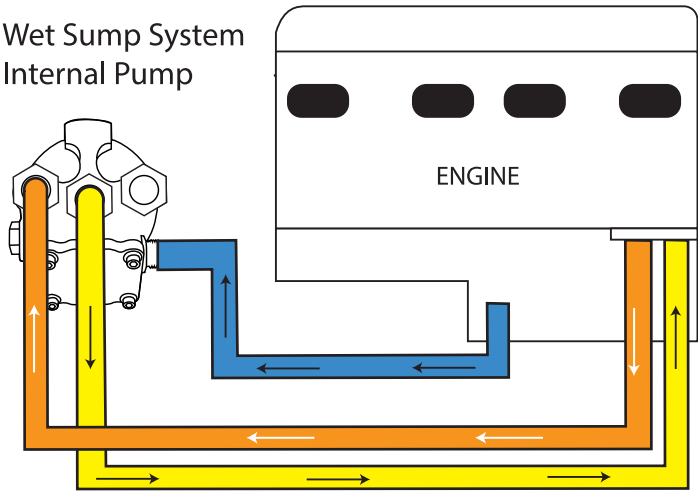

Wet Sump System Internal Pump

Wet Sump System External Pump

Dry Sump System

Peterson
FLUID SYSTEMS

Large Primer Remote Mount